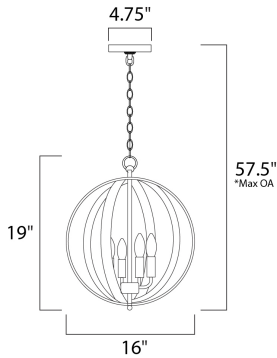

\*max overall height

**MEASUREMENTS**

- DIMENSION : 16" L x 16" W x 19" H
- MAX OAH : 57.5" OAH
- CANOPY : 4.75" W x 0.75" H x 4.75" L
- HANGING WEIGHT : 7.25 lb

**LAMPING**

- LUMENS : 2,400 Rated
- BULB : 4 x 60W Incandescent E12 Candelabra , 240W Total
- BULB INCLUDED : (Not Included)
- DIMMABLE : Yes

**FINISHES OPTION**

- Oil Rubbed Bronze
- Satin Nickel

**MATERIAL**

Steel

**RATINGS**

cETLus  
Dry Location

**ADDITIONAL**

ADJUSTABLE  
OPERATING TEMPERATURE:  
-20°C (-4°F), 40°C (104°F)