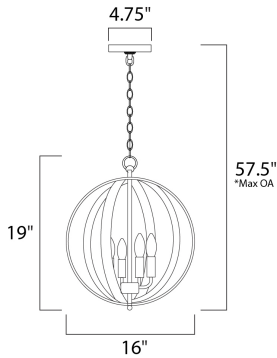

*max overall height

MEASUREMENTS

- DIMENSION : 16" L x 16" W x 19" H
- MAX OAH : 57.5" OAH
- CANOPY : 4.75" W x 0.75" H x 4.75" L
- HANGING WEIGHT : 7.25 lb

LAMPING

- LUMENS : 2,400 Rated
- BULB : 4 x 60W Incandescent E12 Candelabra , 240W Total
- BULB INCLUDED : (Not Included)
- DIMMABLE : Yes