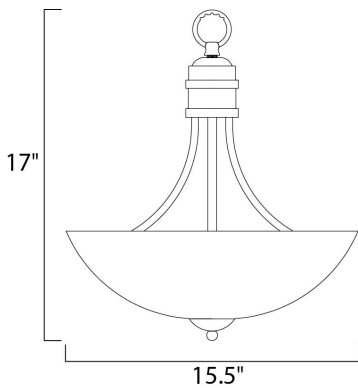

PRODUCT DESCRIPTION

Modern style at a competitive price will make this collection the next builder standard. Tall profile Frost glass shades adorn a minimalistic frame in your choice of Satin Nickel or Oil Rubbed Bronze.

MEASUREMENTS

DIMENSION : 15.5" L x 15.5" W x 17" H
 HANGING WEIGHT : 5.95 lb

LAMPING

INPUT VOLTAGE : 120V
 LUMENS : 0 Rated
 BULB : 3 x 60W Incandescent E26 Medium , 180W Total
 BULB INCLUDED : (Not Included)
 DIMMABLE : Yes