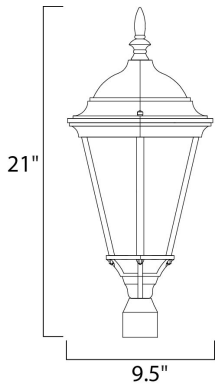

PRODUCT DESCRIPTION

Westlake is a transitional style from Maxim Lighting International in Black, Rust Patina, Empire Bronze, or White finish.

MEASUREMENTS

DIMENSION : 9.5" L x 9.5" W x 21" H
 HANGING WEIGHT : 3.96 lb

GLASS

Clear CL

MATERIAL

Die Cast Aluminum

RATINGS

cETLus
 Wet Location

ADDITIONAL

RATED LIFE 2500 Hours
 OPERATING TEMPERATURE:
 -20°C (-4°F), 40°C (104°F)