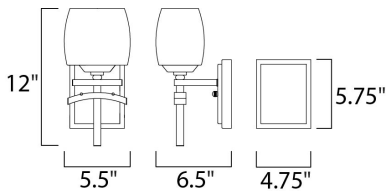

#### MEASUREMENTS

DIMENSION : 5.5" W x 12" H x 6.5" Ext  
 MAX OAH : 4.75" W x 5.75" H  
 HANGING WEIGHT : 3.15 lb