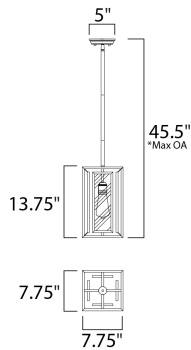

PRODUCT DESCRIPTION

Geometric metal frames finished in Black support panes of clear Seedy glass, provides for a refined restoration look. Add vintage bulbs (not included) to complete the authentic feel of this design.

*max overall height

MEASUREMENTS

DIMENSION	: 7.75" L x 7.75" W x 13.75" H
MAX OAH	: 45.5" OAH
CANOPY	: 5" W x 1.25" H x 5" L
HANGING WEIGHT	: 6.82 lb

LAMPING

INPUT VOLTAGE	: 120V
LUMENS	: 0 Rated
BULB	: 1 x 60W Incandescent E26 Medium , 60W Total
BULB INCLUDED	: (Not Included)
DIMMABLE	: Yes