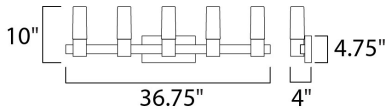

MEASUREMENTS

DIMENSION : 36.75" W x 10" H x 4" Ext
 BACK PLATE : 9.5" W x 4.75" H x 7.56" HCO
 HANGING WEIGHT : 7.7 lb

LAMPING

INPUT VOLTAGE : 120V
 LUMENS : 0 Rated
 BULB : 5 x 40W Incandescent E12 Candelabra , 200W Total
 BULB INCLUDED : (Not Included)
 DIMMABLE : Yes