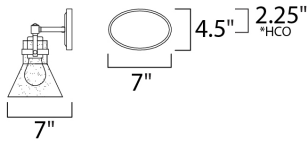

PRODUCT DESCRIPTION

This nautical-inspired bath vanity features Clear Seedy glass cones suspended by a yoke frame finished in Polished Chrome. The clear glass offers abundant lighting and compliments the styling of the fixture. Make it a more industrial look by adding filament E26 light bulbs.

*height from center of outlet to the top of the fixture

MEASUREMENTS

DIMENSION : 33" W x 10" H x 7" Ext
 BACK PLATE : 4.5" W x 7" H x 2.25" HCO
 HANGING WEIGHT : 6.6 lb

LAMPING

LUMENS : 0 Rated
 BULB : 4 x 60W Incandescent E26 Medium , 240W Total
 BULB INCLUDED : (Not Included)
 DIMMABLE : Yes
 LIGHTING_DIRECTION : Down