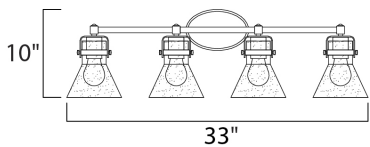

PRODUCT DESCRIPTION

This nautical-inspired bath vanity features Clear Seedy glass cones suspended by a yoke frame finished in Polished Chrome. The clear glass offers abundant lighting and compliments the styling of the fixture. Make it a more industrial look by adding filament E26 light bulbs.

*height from center of outlet to the top of the fixture

MEASUREMENTS

DIMENSION : 33" W x 10" H x 7" Ext
 BACK PLATE : 4.5" W x 7" H x 2.25" HCO
 HANGING WEIGHT : 6.6 lb

LAMPING

LUMENS : 0 Rated
 BULB : 4 x 60W Incandescent E26 Medium , 240W Total
 BULB INCLUDED : (Not Included)
 DIMMABLE : Yes
 LIGHTING_DIRECTION : Down