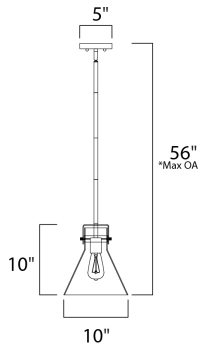

**PRODUCT DESCRIPTION**

This nautical-inspired bath vanity features Clear Seedy glass cones suspended by a yoke frame finished in Polished Chrome. The clear glass offers abundant lighting and compliments the styling of the fixture. Make it a more industrial look by adding filament E26 light bulbs.

\*max overall height

**MEASUREMENTS**

DIMENSION : 10" L x 10" W x 56" H  
 MAX OAH : 56" OAH  
 CANOPY : 5" W x 1" H x 5" L  
 HANGING WEIGHT : 4.84 lb

**LAMPING**

INPUT VOLTAGE : 120V  
 LUMENS : 0 Rated  
 BULB : 1 x 60W Incandescent E26 Medium , 60W Total  
 BULB INCLUDED : (Not Included)  
 DIMMABLE : Yes