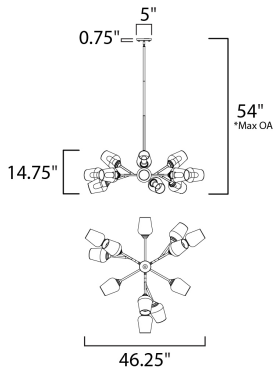

\*max overall height

**MEASUREMENTS**

- DIMENSION : 46.25" L x 46.25" W x 14.75" H
- MAX OAH : 54" OAH
- CANOPY : 5" W x 0.75" H x 5" L
- HANGING WEIGHT : 12.1 lb

**LAMPING**

- INPUT VOLTAGE : 120V
- LUMENS : 1,920 Rated (1,600 Del.)
- BULB : 12 x 40W Incandescent E26 Medium , 480W Total
- BULB INCLUDED : (Included)
- DIMMABLE : Yes
- CRI : 90 CRI