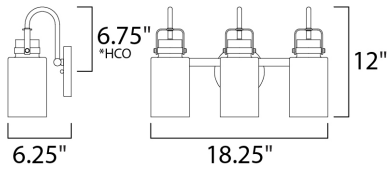

MEASUREMENTS

- DIMENSION : 18.25" W x 12" H x 6.25" Ext
- BACK PLATE : 5.11" W x 5.11" H x 6.7" HCO
- HANGING WEIGHT : 1.58 lb

LAMPING

- INPUT VOLTAGE : 120V
- LUMENS : 0 Rated
- BULB : 3 x 60W Incandescent E26 Medium , 180W Total
- BULB INCLUDED : (Not Included)
- DIMMABLE : Yes

*height from center of outlet to the top of the fixture

FINISHES OPTION

GLASS

Clear CL

MATERIAL

Steel + Glass

RATINGS

cULus
Damp Location