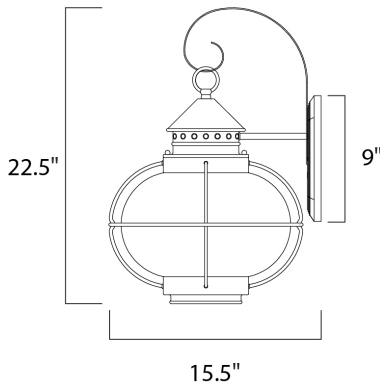

**PRODUCT DESCRIPTION**

Portsmouth is a traditional, early American style collection from Maxim Lighting International in Oil Rubbed Bronze finish with Seedy glass.

**MEASUREMENTS**

- DIMENSION : 14" W x 22.5" H x 15.5" Ext
- BACK PLATE : 4.5" W x 9" H x 8.5" HCO
- HANGING WEIGHT : 5.07 lb