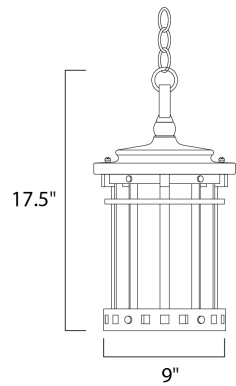

PRODUCT DESCRIPTION

Santa Barbara Cast is a transitional style collection from Maxim Lighting International in Sienna finish with Seedy glass.

MEASUREMENTS

DIMENSION : 9" L x 9" W x 17.5" H
 HANGING WEIGHT : 7.92 lb

LAMPING

INPUT VOLTAGE : 120V
 LUMENS : 2,016 Rated
 BULB : 3 x 40W Incandescent E12 Candelabra , 120W Total
 BULB INCLUDED : (Not Included)
 DIMMABLE : Yes

FINISHES OPTION

 Sienna

GLASS

Seedy CD

MATERIAL

Die Cast Aluminum