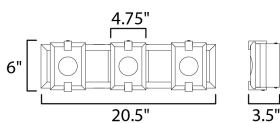

**MEASUREMENTS**

DIMENSION : 20.5" L 6" H x 3.5" Ext  
 BACK PLATE : 4.75" W x 5" H x 3" HCO  
 HANGING WEIGHT : 6.87835 lb

**LAMPING**

INPUT VOLTAGE : 120V  
 LUMENS : 1,295 Rated (1,250 Del.)  
 BULB : 3 x 6W LED PCB Integrated , 18W Total  
 BULB INCLUDED : (Integrated)  
 DIMMABLE : Triac CL  
 CRI : 90 CRI  
 COLOR\_TEMP : 3000K