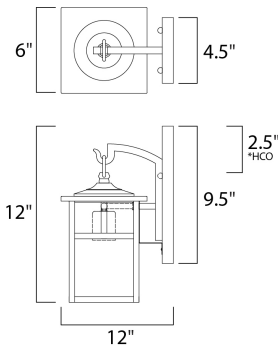

PRODUCT DESCRIPTION

Coldwater is a traditional, craftsman/mission style collection from Maxim Lighting International in Burnished with Honey glass.

MEASUREMENTS

DIMENSION : 6" W x 12" H x 7.75" Ext
BACK PLATE : 4.5" W x 9.5" H x 2.5" HCO
HANGING WEIGHT : 2.25 lb

LAMPING

INPUT VOLTAGE : 120V
LUMENS : 0 Rated
BULB : 1 x 60W Incandescent E26 Medium , 60W Total
BULB INCLUDED : (Not Included)
DIMMABLE : Yes

FINISHES OPTION

- Acid Verde
- Black
- Burnished
- Pewter

GLASS

White WT

MATERIAL

Aluminum + Glass

RATINGS

cETLus
Wet Location

ADDITIONAL

RATED LIFE 2500 Hours
OPERATING TEMPERATURE:
-20°C (-4°F), 40°C (104°F)

Always consult a qualified electrician before installing any lighting product.