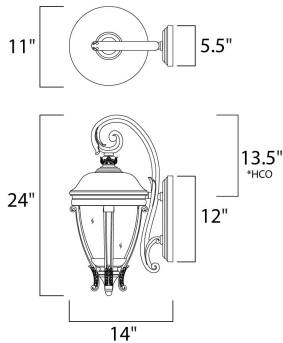

PRODUCT DESCRIPTION

Maxim Lighting's Camden VX Collection is made with Vivex, a material twice the strength of resin, is non-corrosive, UV resistant and backed with a 5-Year Limited Warranty. Camden VX is available in our Black or Golden Bronze finish and our Water Glass.

MEASUREMENTS

DIMENSION : 11" W x 24" H x 14" Ext
BACK PLATE : 5.5" W x 12" H x 13.5" HCO
HANGING WEIGHT : 9.81047 lb

LAMPING

INPUT VOLTAGE : 120V
LUMENS : 2,016 Rated
BULB : 3 x 40W Incandescent E12 Candelabra , 120W Total
BULB INCLUDED : (Not Included)
DIMMABLE : Yes

FINISHES OPTION

- Black
- Golden Bronze

GLASS

Water Glass WG

MATERIAL

Vivex Resin Composite + Glass

RATINGS

cETLus
Wet Location

ADDITIONAL

RATED LIFE 1500 Hours
OPERATING TEMPERATURE:
-20°C (-4°F), 40°C (104°F)

Always consult a qualified electrician before installing any lighting product.