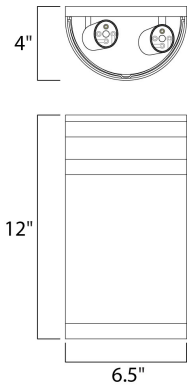

**MEASUREMENTS**

DIMENSION : 6.5" W x 12" H x 4" Ext  
 BACK PLATE : 6.5" W x 12" H x 6" HCO  
 HANGING WEIGHT : 4.63 lb

**LAMPING**

INPUT VOLTAGE : 120V  
 LUMENS : 1,344 Rated  
 BULB : 2 x 60W Incandescent E26 Medium , 120W Total  
 BULB INCLUDED : (Not Included)  
 DIMMABLE : Yes