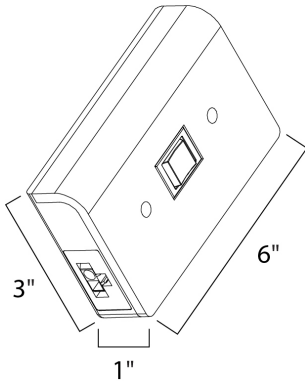

**PRODUCT DESCRIPTION**

The versatile MX-LD-AC LED disc features two piece aluminum construction that allowing for surface mounting all recessed. They are designed for daisy chain installation of up to 20 discs on one power supply. Fully dimmable with ELV and Triac dimmers. This combination of versatility, safety, energy efficiency and dimmability make the MX-LD-AC LED discs the smart choice for disc lighting.

**MEASUREMENTS**

DIMENSION : 4" L x 2.5" W x 1" H  
 HANGING WEIGHT : 0.26 lb

**LAMPING**

LUMENS : 0 Rated  
 BULB :  
 DIMMABLE :

**FINISHES OPTION**

-  Black
-  White

**RATINGS**

cETLus  
 N/A Location