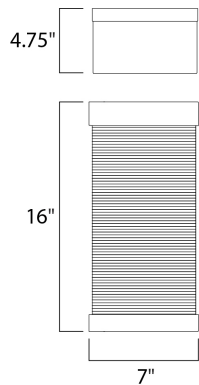

MEASUREMENTS

DIMENSION : 7" W x 16" H x 4.75" Ext
 BACK PLATE : 7" W x 16" H x 8" HCO
 HANGING WEIGHT : 9.9 lb

LAMPING

INPUT VOLTAGE : 120V
 LUMENS : 960 Rated
 BULB : 1 x 12W LED AC Integrated , 12W Total
 BULB INCLUDED : (Integrated)
 DIMMABLE : Triac CL
 CRI : 90+ CRI
 COLOR_TEMP : 3000K
 LIGHTING_DIRECTION : Down