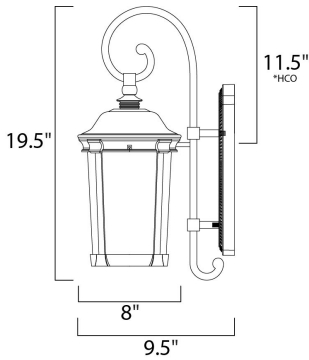

PRODUCT DESCRIPTION

MEASUREMENTS

DIMENSION : 8" W x 19.5" H x 9.5" Ext
BACK PLATE : 5" W x 10.5" H x 11.5" HCO
HANGING WEIGHT : 4.82 lb

LAMPING

INPUT VOLTAGE : 120V
LUMENS : 800 Rated
BULB : 1 x 9W LED E26 Medium , 9W Total
BULB INCLUDED : (Included)
DIMMABLE :
CRI : 90+ CRI
COLOR_TEMP : 3000K

FINISHES OPTION

Bronze

GLASS

Frosted Seedy FS

MATERIAL

Die Cast Aluminum + Glass

RATINGS

cETLus
Wet Location
JA8 Bulb In

ADDITIONAL

RATED LIFE 25000 Hours
OPERATING TEMPERATURE:
-20°C (-4°F), 40°C (104°F)

Always consult a qualified electrician before installing any lighting product.