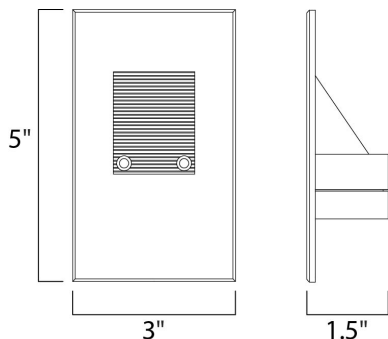

PRODUCT DESCRIPTION

Step and pathway lighting suitable for interior or exterior application. Designed to install into a single gang box and is line voltage so additional transformers are not needed. Available in Aluminum, White, Black, or Bronze and both horizontal wide beam or vertical narrow beam spread.

MEASUREMENTS

DIMENSION : 3" W x 5" H x 1.5" Ext
 MAX OAH : 5" W x 3" H
 HANGING WEIGHT : 0.77 lb

LAMPING

INPUT VOLTAGE : 120V
 LUMENS : 280 Rated (112 Del.)
 BULB : 1 x 4W LED PCB Integrated , 4W Total
 BULB INCLUDED : (Integrated)
 DIMMABLE : No
 CRI : 80+ CRI
 COLOR_TEMP : 3000K
 LIGHTING_DIRECTION : Down