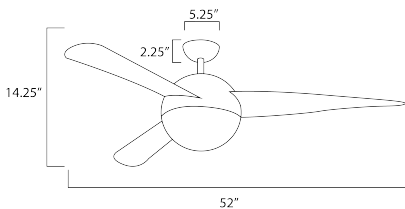

MEASUREMENTS

MODEL	DIMENSION	CANOPY	MAX OAH	HANGING WEIGHT
88801	52"W X 14.25"H	5.25"W X 2.25"H	5.75"W x 22.75"H	17.28 lb
88802	52"W X 14.25"H	5.25"W X 2.25"H	5.75"W x 22.75"H	17.28 lb

LAMPING

MODEL	BULB TYPE	CRI	INIT.	DEL.	LUMENS	ENERGY INFORMATION AT HIGH SPEEDS		
						CFM	EFFICIENCY	ELECTRICITY USE
88801	24W LED E26 120V	90+	2100	1680	4636 CFM	80 CFM / W	61W Dimmable	
88802	24W LED E26 120V	90+	2100	1680	4636 CFM	80 CFM / W	61W Dimmable	

Downrod Options:

- 12" (FRD12)
- 18" (FRD18)
- 24" (FRD24)
- 36" (FRD36)
- 48" (FRD48)
- 60" (FRD60)
- 72" (FRD72)

2 Lamp light kit with domical glass

LED integrated dome

Always consult a qualified electrician before installing any lighting product.