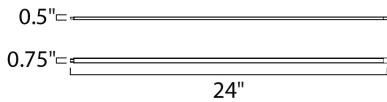

PRODUCT DESCRIPTION

Narrow Aluminum channels of LED are easily concealed in an economical way to tackle your task lighting. Installation is simple with an adjustable bracket that allows you to direct the light to where you need it, and a simple plug-in or hard wire power supply. Available in lengths from 6" to 48" and varies accessories, Slim Stick is the easy solution for your task lighting installation.

MEASUREMENTS

DIMENSION : 24" L x 0.75" W x 0.5" H
 HANGING WEIGHT : 0.45 lb

LAMPING

INPUT VOLTAGE : 24V
 LUMENS : 1,050 Rated (780 Del.)
 BULB : 1 x 15W LED PCB Integrated , 15W Total
 BULB INCLUDED : (Integrated)
 DIMMABLE : Triac CL
 CRI : 90+ CRI
 COLOR_TEMP : 3000K