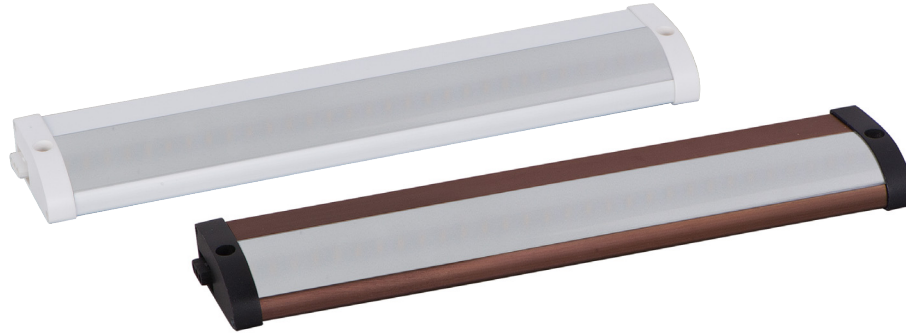

COUNTERMAX MX-L-120-LO | UNDERCABINET

89901 / 89902 / 89903 / 89904

- 40,000 rated life hours
- Linkable end-to-end or with MX Interlink5
- Value pricing
- Frosted Lens
- CRI 80+

Job Name : _____
 Job Type : _____
 Quantity : _____
 Comments : _____

PRODUCT DESCRIPTION

The MX-L120-LO is our economy LED Under counter. It features an extruded aluminum body with anodized finishes and a frosted acrylic lens. Its easy mount end caps makes for easy and quick installation without the use of clips. Can be direct wired with the use of direct wire box or plugged directly into outlet.

MEASUREMENT

MODEL	DIMENSION	HANGING WEIGHT
89901	10"L x 2"W x 1"H	0.26 LB
89902	21"L x 2"W x 1"H	0.40 LB
89903	30"L x 2"W x 1"H	0.62 LB
89904	40"L x 2"W x 1"H	0.77 LB

LAMPING

MODEL	BULB TYPE	COLOR TEMP.	LUMENS	CRI	INPUT	DIMMABLE
89901	(1) 6W PCB LED (Integrated)	3000K	390	80+	120V	No
89902	(1) 10W PCB LED (Integrated)	3000K	650	80+	120V	No
89903	(1) 12W PCB LED (Integrated)	3000K	780	80+	120V	No
89904	(1) 14W PCB LED (Integrated)	3000K	910	80+	120V	No

MATERIAL:

Aluminum + Acrylic

AVAILABLE SIZE:

10" | 21" | 30" | 40"

INCLUDES

- Two captured mounting screws

RATINGS:

ETL cETL
 DRY Location