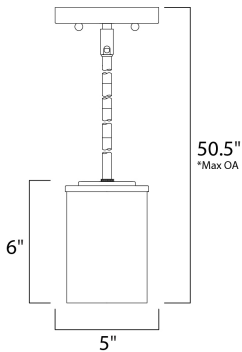

PRODUCT DESCRIPTION

Minimalistic frames finished in your choice of Oil Rubbed Bronze or Polished Chrome support cylinders of Frost glass shades. A clean contemporary look at a very affordable price.

*max overall height

MEASUREMENTS

- DIMENSION : 5" L x 5" W x 6" H
- MAX OAH : 50.5" OAH
- CANOPY : 5.12" W x 0.79" H x 5.13" L
- HANGING WEIGHT : 0.75 lb

LAMPING

- INPUT VOLTAGE : 120V
- LUMENS : 0 Rated
- BULB : 1 x 60W Incandescent E26 Medium , 60W Total
- BULB INCLUDED : (Not Included)
- DIMMABLE : Yes