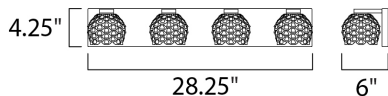

MEASUREMENTS

DIMENSION : 28.25" W x 4.75" H x 6" Ext
 BACK PLATE : 28.25" W x 4.75" H x 2.25" HCO
 HANGING WEIGHT : 9.9 lb

LAMPING

LUMENS : 1,400 Rated
 BULB : 4 x LED AC Integrated , 20W Total
 BULB INCLUDED : (Integrated)
 DIMMABLE : Electronic Low Voltage (ELV)
 CRI : 80+ CRI
 COLOR_TEMP : 3000K