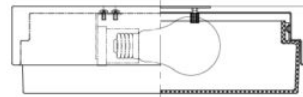

Ø12"

3 1/2"

M13202CH

SPECIFICATION SHEET

Finish	Chrome
Shade	White Glass
Shade Dimension	Ø11 1/4" x 1 1/4"H
Dimension	Ø12" x 3 1/2"H
Lamping	2 x 10W LED Medium Base-E26 120V
Location	Dry
Warranty	1 year fixture warranty