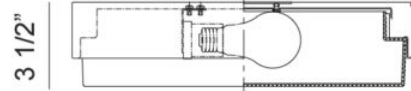

Ø14 1/2"

3 1/2"

M13203AG

SPECIFICATION SHEET

Finish	Aged Gold Brass
Shade	White Glass
Shade Dimension	Ø13 3/4" x 1 1/4"H
Dimension	Ø14 1/2" x 3 1/2"H
Lamping	3 x 10W LED Medium Base-E26 120V
Location	Dry
Warranty	1 year fixture warranty