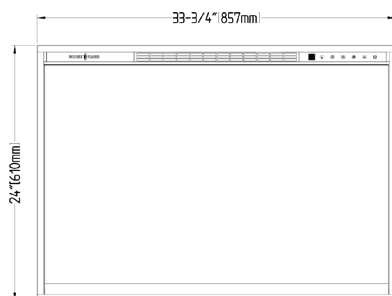

RS-3626 · 5/8" trim