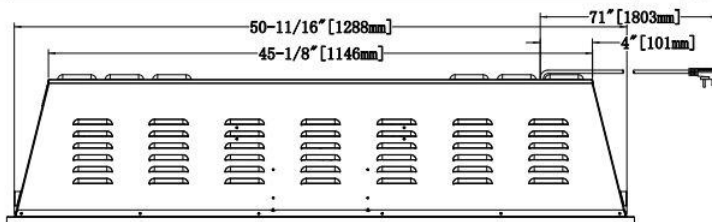

Variable Heat with Thermostat

Variable Flame Controls

120 Volt Plug

Do it Yourself Installation Instructions

Finish Trim Kit Included

RS-5435 with 16mm trim

Independent Flame & Ember Bed Color Combinations

The **6** button control panel is located at the top right on fireplace and includes a digital readout thermostat. From right to left, button **#1** turns the fireplace on or off. Button **#2** controls ember bed lights. **#3** controls the flame colors. Button **#4** turns the heater on or off. Button **#5** controls timer setting to turn off fireplace at selected time, and button **#6** adjusts the desired heater temperature.

Dimension Specs

REDSTONE DIMENSIONAL SPECS

Model # of Fireplace	Trim Width	Part Number of Trim Kit	A	B
RS-3021	5/8in	Included with Fireplace	29-1/4in (743mm)	18-7/8in (479mm)
	1-5/8in	Included with Fireplace	31-1/4in (793mm)	20-7/8in (529mm)
	5in	TK-RS30-3824	38in (965mm) (Thin trim on bottom)	23-1/4in (590mm) (Thin trim on bottom)
			38 in (965mm) (Extra wide trim on bottom)	27-5/8in (701mm) (Extra wide trim on bottom)
	8in	TK-RS30-4427	44in (1117mm) (Thin trim on bottom)	26-1/4in (590mm) (Thin trim on bottom)
			44in (1117mm) (Extra wide trim on bottom)	33-5/8in (853mm) (Extra wide trim on bottom)
RS-3626	5/8in	Included with Fireplace	33-3/4in (610mm)	24in (479mm)
	1-5/8in	Included with Fireplace	35-3/4in (907mm)	26in (660mm)
	4in	TK-RS36-4128	40-1/2in (1,029mm) (Thin trim on bottom)	27-3/8in (695mm) (Thin trim on bottom)
			40-1/2in (1,029mm) (Extra wide trim on bottom)	30-3/4in (781mm) (Extra wide trim on bottom)
	6in	TK-RS36-4530	44-1/2in (1,130mm) (Thin trim on bottom)	29-3/8in (746mm) (Thin trim on bottom)
			44-1/2in (1,130mm) (Extra wide trim on bottom)	34-3/4in (882mm) (Extra wide trim on bottom)
RS-4229	Not available	Not available		