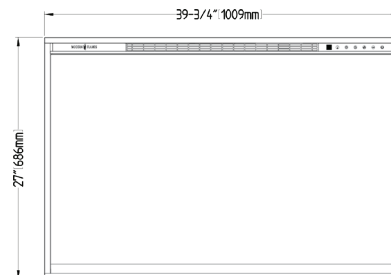

Dimension Specs

REDSTONE DIMENSIONAL SPECS

Model # of Fireplace	Trim Width	Part Number of Trim Kit	A	B
RS-3021	5/8in	Included with Fireplace	29-1/4in (743mm)	18-7/8in (479mm)
	1-5/8in	Included with Fireplace	31-1/4in (793mm)	20-7/8in (529mm)
	5in	TK-RS30-3824	38in (965mm) (Thin trim on bottom)	23-1/4in (590mm) (Thin trim on bottom)
			38 in (965mm) (Extra wide trim on bottom)	27-5/8in (701mm) (Extra wide trim on bottom)
	8in	TK-RS30-4427	44in (1117mm) (Thin trim on bottom)	26-1/4in (590mm) (Thin trim on bottom)
			44in (1117mm) (Extra wide trim on bottom)	33-5/8in (853mm) (Extra wide trim on bottom)
RS-3626	5/8in	Included with Fireplace	33-3/4in (610mm)	24in (479mm)
	1-5/8in	Included with Fireplace	35-3/4in (907mm)	26in (660mm)
	4in	TK-RS36-4128	40-1/2in (1,029mm) (Thin trim on bottom)	27-3/8in (695mm) (Thin trim on bottom)
			40-1/2in (1,029mm) (Extra wide trim on bottom)	30-3/4in (781mm) (Extra wide trim on bottom)
	6in	TK-RS36-4530	44-1/2in (1,130mm) (Thin trim on bottom)	29-3/8in (746mm) (Thin trim on bottom)
			44-1/2in (1,130mm) (Extra wide trim on bottom)	34-3/4in (882mm) (Extra wide trim on bottom)
RS-4229	Not available	Not available		

Built-In Trim Specs

RS-3021 · 5/8" trim

RS-3626 · 5/8" trim

RS-4229 · 5/8" trim

ModernFlames.com

3515 E. Atlanta Ave. Phoenix, AZ 85040
(602) 268-9353 • (877) 246-9353

INNOVATING THE INDUSTRY STANDARDS OF TOMORROW