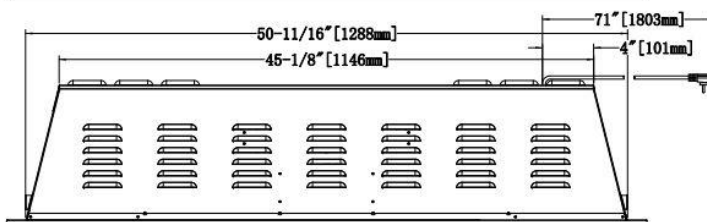

Variable Heat with Thermostat

Variable Flame Controls

120 Volt Plug

Do it Yourself Installation Instructions

Finish Trim Kit Included

RS-5435 with 16mm trim

Independent Flame & Ember Bed Color Combinations

The **6** button control panel is located at the top right on fireplace and includes a digital readout thermostat. From right to left, button **#1** turns the fireplace on or off. Button **#2** controls ember bed lights. **#3** controls the flame colors. Button **#4** turns the heater on or off. Button **#5** controls timer setting to turn off fireplace at selected time, and button **#6** adjusts the desired heater temperature.

Dimension Specs

REDSTONE DIMENSIONAL SPECS

Model # of Fireplace	Trim Width	Part Number of Trim Kit	A	B
RS-3021	5/8in	Included with Fireplace	29-1/4in (743mm)	18-7/8in (479mm)
	1-5/8in	Included with Fireplace	31-1/4in (793mm)	20-7/8in (529mm)
	5in	TK-RS30-3824	38in (965mm) (Thin trim on bottom)	23-1/4in (590mm) (Thin trim on bottom)
			38 in (965mm) (Extra wide trim on bottom)	27-5/8in (701mm) (Extra wide trim on bottom)
	8in	TK-RS30-4427	44in (1117mm) (Thin trim on bottom)	26-1/4in (590mm) (Thin trim on bottom)
			44in (1117mm) (Extra wide trim on bottom)	33-5/8in (853mm) (Extra wide trim on bottom)
RS-3626	5/8in	Included with Fireplace	33-3/4in (610mm)	24in (479mm)
	1-5/8in	Included with Fireplace	35-3/4in (907mm)	26in (660mm)
	4in	TK-RS36-4128	40-1/2in (1,029mm) (Thin trim on bottom)	27-3/8in (695mm) (Thin trim on bottom)
			40-1/2in (1,029mm) (Extra wide trim on bottom)	30-3/4in (781mm) (Extra wide trim on bottom)
	6in	TK-RS36-4530	44-1/2in (1,130mm) (Thin trim on bottom)	29-3/8in (746mm) (Thin trim on bottom)
			44-1/2in (1,130mm) (Extra wide trim on bottom)	34-3/4in (882mm) (Extra wide trim on bottom)
RS-4229	Not available	Not available		