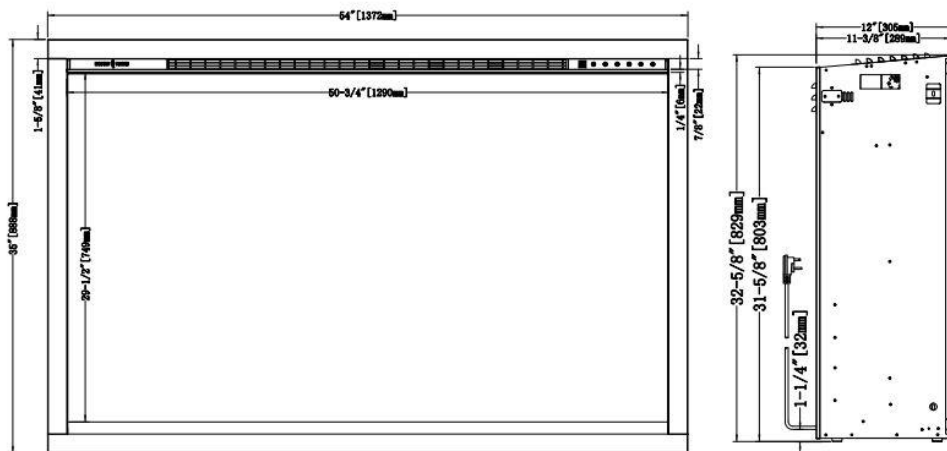

Variable Heat with Thermostat

Variable Flame Controls

120 Volt Plug

Do it Yourself Installation Instructions

Finish Trim Kit Included

RS-5435 with 16mm trim

Independent Flame & Ember Bed Color Combinations

The **6** button control panel is located at the top right on fireplace and includes a digital readout thermostat. From right to left, button **#1** turns the fireplace on or off. Button **#2** controls ember bed lights. **#3** controls the flame colors. Button **#4** turns the heater on or off. Button **#5** controls timer setting to turn off fireplace at selected time, and button **#6** adjusts the desired heater temperature.

Dimension Specs

REDSTONE DIMENSIONAL SPECS

Model # of Fireplace	Trim Width	Part Number of Trim Kit	A	B
RS-3021	5/8in	Included with Fireplace	29-1/4in (743mm)	18-7/8in (479mm)
	1-5/8in	Included with Fireplace	31-1/4in (793mm)	20-7/8in (529mm)
	5in	TK-RS30-3824	38in (965mm) (Thin trim on bottom)	23-1/4in (590mm) (Thin trim on bottom)
			38 in (965mm) (Extra wide trim on bottom)	27-5/8in (701mm) (Extra wide trim on bottom)
	8in	TK-RS30-4427	44in (1117mm) (Thin trim on bottom)	26-1/4in (590mm) (Thin trim on bottom)
			44in (1117mm) (Extra wide trim on bottom)	33-5/8in (853mm) (Extra wide trim on bottom)
RS-3626	5/8in	Included with Fireplace	33-3/4in (610mm)	24in (479mm)
	1-5/8in	Included with Fireplace	35-3/4in (907mm)	26in (660mm)
	4in	TK-RS36-4128	40-1/2in (1,029mm) (Thin trim on bottom)	27-3/8in (695mm) (Thin trim on bottom)
			40-1/2in (1,029mm) (Extra wide trim on bottom)	30-3/4in (781mm) (Extra wide trim on bottom)
	6in	TK-RS36-4530	44-1/2in (1,130mm) (Thin trim on bottom)	29-3/8in (746mm) (Thin trim on bottom)
			44-1/2in (1,130mm) (Extra wide trim on bottom)	34-3/4in (882mm) (Extra wide trim on bottom)
RS-4229	Not available	Not available		