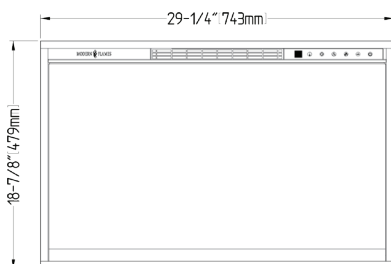

REDSTONE SERIES

Dimension Specs

REDSTONE DIMENSIONAL SPECS

Model # of Fireplace	Trim Width	Part Number of Trim Kit	A	B
RS-3021	5/8in	Included with Fireplace	29-1/4in (743mm)	18-7/8in (479mm)
	1-5/8in	Included with Fireplace	31-1/4in (793mm)	20-7/8in (529mm)
	5in	TK-RS30-3824	38in (965mm) (Thin trim on bottom)	23-1/4in (590mm) (Thin trim on bottom)
			38 in (965mm) (Extra wide trim on bottom)	27-5/8in (701mm) (Extra wide trim on bottom)
	8in	TK-RS30-4427	44in (1117mm) (Thin trim on bottom)	26-1/4in (590mm) (Thin trim on bottom)
			44in (1117mm) (Extra wide trim on bottom)	33-5/8in (853mm) (Extra wide trim on bottom)
RS-3626	5/8in	Included with Fireplace	33-3/4in (610mm)	24in (479mm)
	1-5/8in	Included with Fireplace	35-3/4in (907mm)	26in (660mm)
	4in	TK-RS36-4128	40-1/2in (1,029mm) (Thin trim on bottom)	27-3/8in (695mm) (Thin trim on bottom)
			40-1/2in (1,029mm) (Extra wide trim on bottom)	30-3/4in (781mm) (Extra wide trim on bottom)
	6in	TK-RS36-4530	44-1/2in (1,130mm) (Thin trim on bottom)	29-3/8in (746mm) (Thin trim on bottom)
			44-1/2in (1,130mm) (Extra wide trim on bottom)	34-3/4in (882mm) (Extra wide trim on bottom)
RS-4229	Not available	Not available		

Built-In Trim Specs

RS-3021 · 5/8" trim