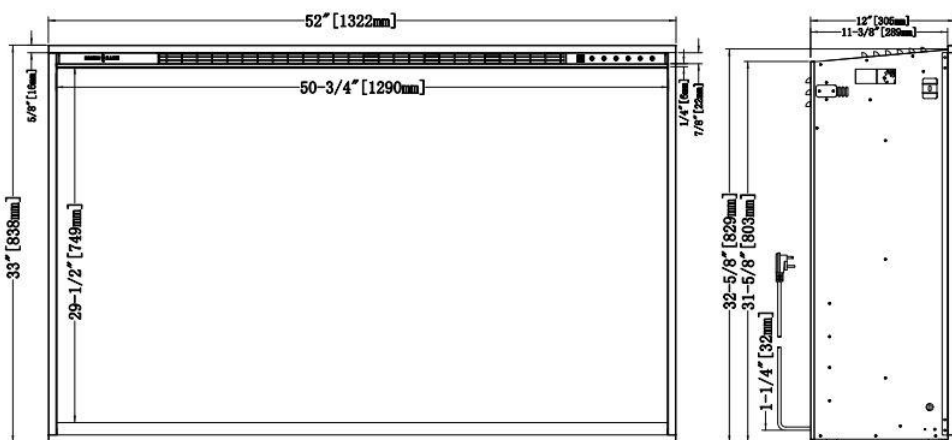

Variable Heat with Thermostat

Variable Flame Controls

120 Volt Plug

Do it Yourself Installation Instructions

Finish Trim Kit Included

RS-5435 with 16mm trim

Independent Flame & Ember Bed Color Combinations

The **6** button control panel is located at the top right on fireplace and includes a digital readout thermostat. From right to left, button **#1** turns the fireplace on or off. Button **#2** controls ember bed lights. **#3** controls the flame colors. Button **#4** turns the heater on or off. Button **#5** controls timer setting to turn off fireplace at selected time, and button **#6** adjusts the desired heater temperature.

Dimension Specs

REDSTONE DIMENSIONAL SPECS

Model # of Fireplace	Trim Width	Part Number of Trim Kit	A	B
RS-3021	5/8in	Included with Fireplace	29-1/4in (743mm)	18-7/8in (479mm)
	1-5/8in	Included with Fireplace	31-1/4in (793mm)	20-7/8in (529mm)
	5in	TK-RS30-3824	38in (965mm) (Thin trim on bottom)	23-1/4in (590mm) (Thin trim on bottom)
			38 in (965mm) (Extra wide trim on bottom)	27-5/8in (701mm) (Extra wide trim on bottom)
	8in	TK-RS30-4427	44in (1117mm) (Thin trim on bottom)	26-1/4in (590mm) (Thin trim on bottom)
			44in (1117mm) (Extra wide trim on bottom)	33-5/8in (853mm) (Extra wide trim on bottom)
RS-3626	5/8in	Included with Fireplace	33-3/4in (610mm)	24in (479mm)
	1-5/8in	Included with Fireplace	35-3/4in (907mm)	26in (660mm)
	4in	TK-RS36-4128	40-1/2in (1,029mm) (Thin trim on bottom)	27-3/8in (695mm) (Thin trim on bottom)
			40-1/2in (1,029mm) (Extra wide trim on bottom)	30-3/4in (781mm) (Extra wide trim on bottom)
	6in	TK-RS36-4530	44-1/2in (1,130mm) (Thin trim on bottom)	29-3/8in (746mm) (Thin trim on bottom)
			44-1/2in (1,130mm) (Extra wide trim on bottom)	34-3/4in (882mm) (Extra wide trim on bottom)
RS-4229	Not available	Not available		