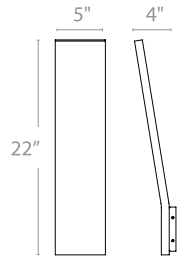

BLADE – model: WS-W117

LED Interior & Exterior Sconce

MODERN FORMS

WS-W11716

WS-W11722

Fixture Type:

Catalog Number:

Project: _____

ORDER NUMBER

	Height	Wattage	Voltage	LED Lumens	Delivered Lumens	Finish
WS-W11716	16"	15.5W	120V	1112	856	AL <i>Brushed Aluminum</i>  BK <i>Black</i> 
WS-W11722	22"	19W		1408	1126	

Example: **WS-W11722-BK**