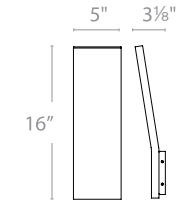

BLADE – model: WS-W117

LED Interior & Exterior Sconce

MODERN FORMS

WS-W11716