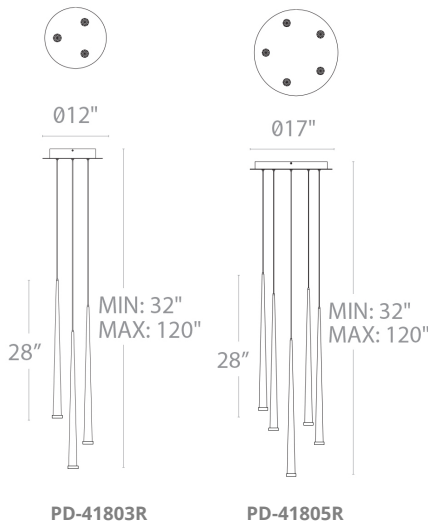

PD-41803R / PD-41805R / PD-41809R / PD-41815R / PD-41821R

PD-41803R

PD-41805R

Fixture Type: _____

Catalog Number: _____

Project: _____

Location: _____

PD-41809R

PD-41815R

PD-41821R

PRODUCT DESCRIPTION

Suspended alone, in pairs or multiples as a beautiful chandelier, Cascade captures the imagination and makes an alluring presentation in restaurants, hotel atriums and residences alike. The slim tapered form has a minimalist sensibility that we enhanced with a new flat cap design, crafted in precision-cut glass.

FEATURES

- Aluminum hardware, precision-cut CNC acrylic
- Thin aircraft cables provide an ultra-clean look and are easy to adjust for customized suspension height
- Universal Driver (120V-277V) concealed within the canopy
- Dimmer: ELV
- CRI: 90
- Color Temp: 3500K
- Rated Life: 50,000 hours
- Minimum Suspension: 29, Maximum Suspension: 120

SPECIFICATIONS

Construction: Steel body with acrylic diffuser

Light Source: High output LED

Finish: Black, Polished Nickel, Aged Brass

Standards: ETL & cETL, Damp Location listed

REPLACEMENT GLASS

Part#	Fixture
RPL-GLA-41819	PD-41803R
	PD-41805R
	PD-41809R
	PD-41815R
	PD-41821R