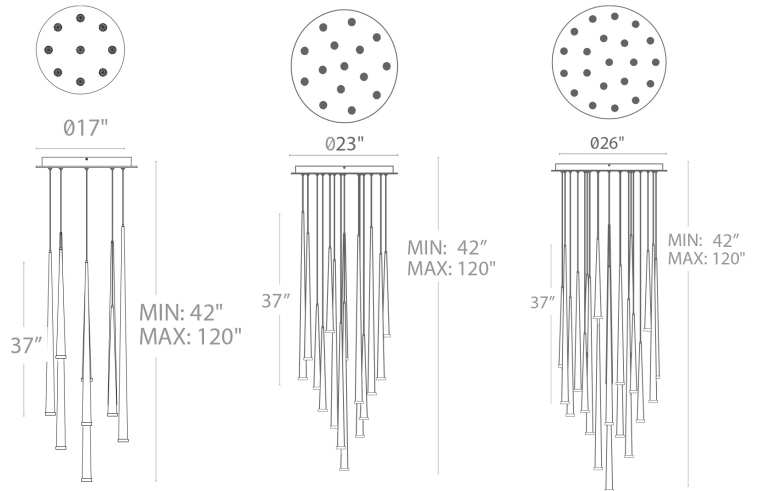

PD-41803R / PD-41805R / PD-41809R / PD-41815R / PD-41821R

PD-41803R

PD-41805R

Fixture Type: _____

Catalog Number: _____

Project: _____

Location: _____

PD-41809R

PD-41815R

PD-41821R

PRODUCT DESCRIPTION

Suspended alone, in pairs or multiples as a beautiful chandelier, Cascade captures the imagination and makes an alluring presentation in restaurants, hotel atriums and residences alike. The slim tapered form has a minimalist sensibility that we enhanced with a new flat cap design, crafted in precision-cut glass.

FEATURES

- Aluminum hardware, precision-cut CNC acrylic
- Thin aircraft cables provide an ultra-clean look and are easy to adjust for customized suspension height
- Universal Driver (120V-277V) concealed within the canopy
- Dimmer: ELV
- CRI: 90
- Color Temp: 3500K
- Rated Life: 50,000 hours
- Minimum Suspension: 29, Maximum Suspension: 120

SPECIFICATIONS

Construction: Steel body with acrylic diffuser

Light Source: High output LED

Finish: Black, Polished Nickel, Aged Brass

Standards: ETL & cETL, Damp Location listed

REPLACEMENT GLASS

Part#	Fixture
RPL-GLA-41819	PD-41803R
	PD-41805R
	PD-41809R
	PD-41815R
	PD-41821R