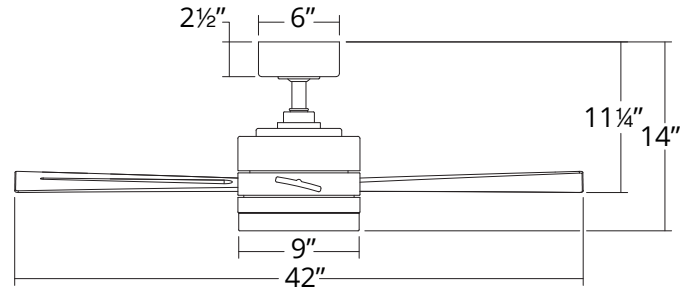

WYND
FR-W1801-42L
42" Ceiling Fan

MODERN FORMS
SMART FANS