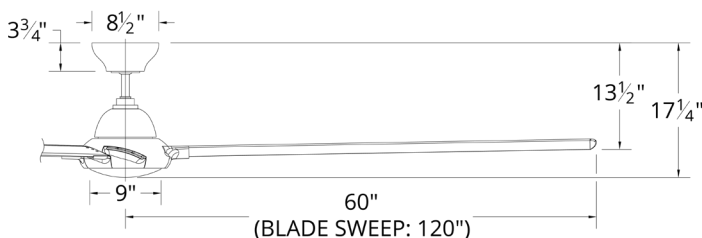

HYDRA 120" Ceiling Fan

FR-W1805-120L

MODERN FORMS SMART FANS

PRODUCT DESCRIPTION

As its name suggests, Hydra is all about water. Like all of our smart fans, it's wet-rated for outdoor use so you can maintain the continuity of your décor inside and out. Even with an impressive 120" blade sweep, this epically scaled smart fan moves a massive amount of air without consuming much energy, thanks to a powerful DC motor that runs up to 70% more efficient than AC motors. Control it all with our exclusive Modern Forms app. Available in 80 inches, 96 inches and 120 inches.

SPECIFICATIONS

- **Construction:** Aluminum
- **Blade:** 14° Pitch, 120" sweep, extruded aluminum
- **Downrod:** 1" O.D. x 6"H included
- **Mounting Slope:** Up to 30°
- **Lead Wire:** 80"
- **Hanging Weight:** 46 lbs
- **Total Power:** 67.5W
- **Standards:** ETL/cETL Wet Location listed

FEATURES

- 6 fan speeds through both Summer and Winter Modes
- Silent DC motor
- Optional LED light kit included
- Includes RF wall control
- Additional RF wall control for 3, 4-way control sold separately
- Compatible with Modern Forms app

LIGHT KIT PERFORMANCE

- **Light Source:** LED
- **Light Wattage:** 23.5W
- **Dimming:** Integrated
- **Color Temperature:** 3000K (2700K / 3500K options available)
- **Rated Life:** 50,000 Hours
- **Standards:** Title 24 JA8-2016 Compliant

ESTIMATED AIR PERFORMANCE

- **Airflow:** 13300 cubic ft per minute on high
- **Power:** 44 watts on high
- **Airflow Efficiency:** 302 cubic ft per minute per watt
- **Revolutions Per Minute:** 40 RPMs on high

WIRELESS PERFORMANCE

- **RF Pairing Distance:** Up to 30 ft from fan
- **Wi-Fi Range:** Up to 150 ft*

ORDER NUMBER

Model	LED Lumens	Delivered Lumens	Housing	Blade
FR-W1805-120L	2041	1013	BZ <i>Bronze</i>	<i>Bronze</i>
			TT <i>Titanium Silver</i>	<i>Titanium Silver</i>

Example: **FR-W1805-120L-BZ**

For 2700K add "27"; 3500K add "35" before the finish: **FR-W1805-120L27-TT**

*Results may vary based on application and surroundings.

modernforms.com
Phone (866) 810.6615
Fax (800) 526.2585

Headquarters/Eastern Distribution Center
44 Harbor Park Drive
Port Washington, NY 11050

Central Distribution Center
1600 Distribution Ct
Lithia Springs, GA 30122

Western Distribution Center
1750 Archibald Avenue
Ontario, CA 91760