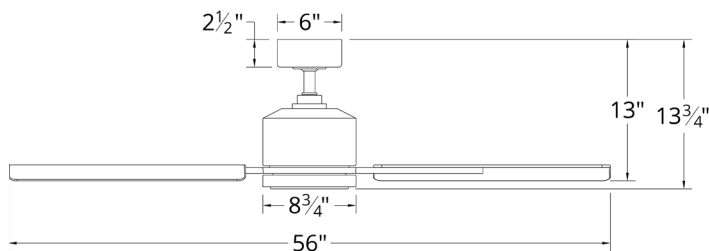

CERVANTES 56" Ceiling Fan

FR-W1806-56L

MODERN FORMS SMART FANS

PRODUCT DESCRIPTION

Modern luxury is all about making life simpler- that's exactly what Cervantes does for you. With our Modern Forms app, you can map out schedules, optimize energy use and integrate with smart home devices you already own, like Amazon Alexa and Google Assistant. And Cervantes's clean, offset blades slice through the air with barely a whisper- that's because the powerful DC motor keeps things running smooth and super quiet. Available in versatile oil-rubbed bronze and graphite finishes.

SPECIFICATIONS

- **Construction:** Aluminum
- **Blade:** 14° Pitch, 56" sweep, ABS
- **Downrod:** 1" O.D. x 4.5"H included
- **Mounting Slope:** Up to 30°
- **Lead Wire:** 80"
- **Hanging Weight:** 20 lbs
- **Total Power:** 48.5W
- **Standards:** ETL/cETL Wet Location listed

FEATURES

- 6 fan speeds through both Summer and Winter Modes
- Silent DC motor
- Optional LED light kit included
- Includes RF wall control
- Additional RF wall control for 3, 4-way control sold separately
- Compatible with Modern Forms app

LIGHT KIT PERFORMANCE

- **Light Source:** LED
- **Light Wattage:** 19.5W
- **Dimming:** Integrated
- **Color Temperature:** 3000K (2700K / 3500K options available)
- **Rated Life:** 50,000 Hours
- **Standards:** Title 24 JA8-2016 Compliant

ESTIMATED AIR PERFORMANCE

- **Airflow:** 6577 cubic ft per minute on high
- **Power:** 29 watts on high
- **Airflow Efficiency:** 228 cubic ft per minute per watt
- **Revolutions Per Minute:** 153 RPMs on high

WIRELESS PERFORMANCE

- **RF Pairing Distance:** Up to 30 ft from fan
- **Wi-Fi Range:** Up to 150 ft*

ORDER NUMBER

Model	LED Lumens	Delivered Lumens	Housing	Blade
FR-W1806-56L	1600	429	GH Graphite	DW Dark Walnut
			OB Oil Rubbed Bronze	WG Weathered Gray

Example: **FR-W1806-56L-GH/DW**

For 2700K add "27"; 3500K add "35" before the finish: **FR-W1806-56L27OBDW**

*Results may vary based on application and surroundings.

modernforms.com
Phone (866) 810.6615
Fax (800) 526.2585

Headquarters/Eastern Distribution Center
44 Harbor Park Drive
Port Washington, NY 11050

Central Distribution Center
1600 Distribution Ct
Lithia Springs, GA 30122

Western Distribution Center
1750 Archibald Avenue
Ontario, CA 91760