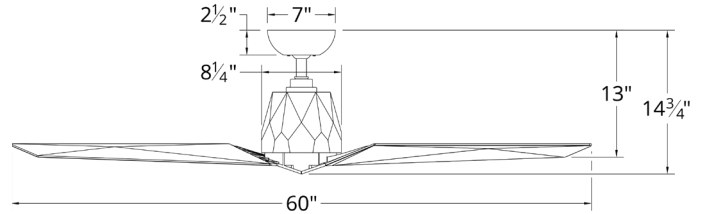

VORTEX 60" Ceiling Fan
FR-W1810-60

MODERN FORMS
SMART FANS

PRODUCT DESCRIPTION

Finished in gloss black, gloss white or the kind of silver you'd find on a Maserati, this sleek, sculptural design makes an ultra-luxe modern statement. Powered by a highly efficient DC motor, Vortex runs on stealth mode all day and night—the only sound you'll hear is the air whispering through the room. Use with the Modern Forms app for a full complement of luxury smart controls.

SPECIFICATIONS

- **Construction:** Aluminum
- **Blade:** 13° Pitch, 60" sweep, ABS
- **Downrod:** 1" O.D. x 4.5"H included
- **Mounting Slope:** Up to 30°
- **Lead Wire:** 80"
- **Hanging Weight:** 13 lbs
- **Total Power:** 32W
- **Standards:** ETL/cETL Wet Location listed

FEATURES

- 6 fan speeds through both Summer and Winter Modes
- Silent DC motor
- Includes RF wall control
- Additional RF wall control for 3, 4-way control sold separately
- Optional RF remote control with wall cradle sold separately
- Compatible with Modern Forms app

WIRELESS PERFORMANCE

- **RF Pairing Distance:** Up to 30 ft from fan
- **Wi-Fi Range:** Up to 150 ft*

ESTIMATED AIR PERFORMANCE

- **Airflow:** 6800 cubic ft per minute on high
- **Power:** 32 watts on high
- **Airflow Efficiency:** 209 cubic ft per minute per watt
- **RPM:** 145 RPMs on high

ORDER NUMBER

Model	Housing	Blade
FR-W1810-60	AS Automotive Silver	Automotive Silver
	GB Gloss Black	Gloss Black
	GW Gloss White	Gloss White

Example: **FR-W1810-60-AS**

*Results may vary based on application and surroundings.

modernforms.com
Phone (866) 810.6615
Fax (800) 526.2585

Headquarters/Eastern Distribution Center
44 Harbor Park Drive
Port Washington, NY 11050

Central Distribution Center
1600 Distribution Ct
Lithia Springs, GA 30122

Western Distribution Center
1750 Archibald Avenue
Ontario, CA 91760