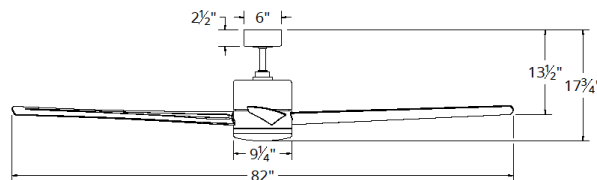

WINDFLOWER 80" Ceiling Fan

FR-W1815-80L

MODERN FORMS SMART FANS

PRODUCT DESCRIPTION

As bold and beautiful as a classic Holland windmill, this contemporary twelve-blade design is perfect for mid-sized and larger spaces with its 60 inch or 80 inch blade sweeps. Control everything from the palm of your hand with our Wi-Fi-connected Modern Forms app- no one else in the industry can match this combination of style and intuitive technology. Available in three sleek finishes, Windflower makes life easier and more beautiful every day.

SPECIFICATIONS

Construction: Aluminum
Blade: 12° Pitch, 80" sweep, ABS
Downrod: 1" O.D. x 6"H included
Mounting Slope: Up to 30°
Lead Wire: 80"
Hanging Weight: 42 lbs
Total Power: 74.5W
Standards: ETL/cETL Wet Location listed