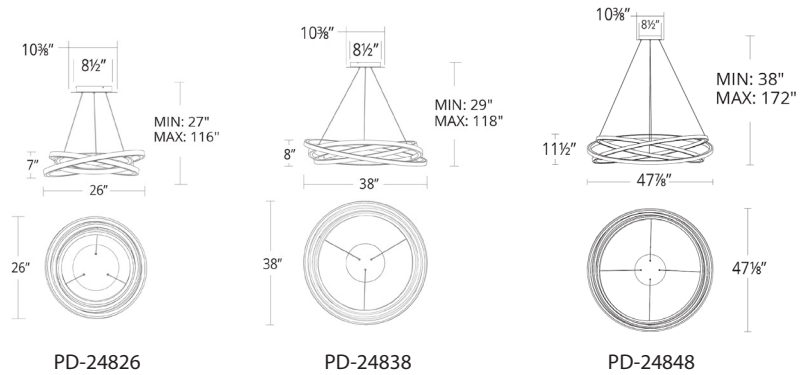

## PRODUCT DESCRIPTION

Interlocked bands of metal loop around and around on this simple yet oblique design. Veloce's rings can be adjusted for a more personalized shape. Thin, coated cables maintain a clean, refined look.

## FEATURES

- Rotatable edge-lit metal bands, silica gel diffusers
- Thin power aircraft cables provide an ultra clean look for adjustable suspension height
- Universal Driver (120V-277V) concealed within the canopy
- Dimming: ELV, 0-10V
- Rated Life: 50,000 hours
- Color Temp: 3000K
- CRI: 90

## ORDER NUMBER

	Size	Wattage	Voltage	LED Lumens	Delivered Lumens	Finish
<b>PD-24826</b>	26"	54W		3850	3593	<b>BK</b> <i>Black</i> <b>TT</b> <i>Titanium</i>
<b>PD-24838</b>	38"	80W	120-277V	5311	5261	
<b>PD-24848</b>	48"	107W		9235	5035	