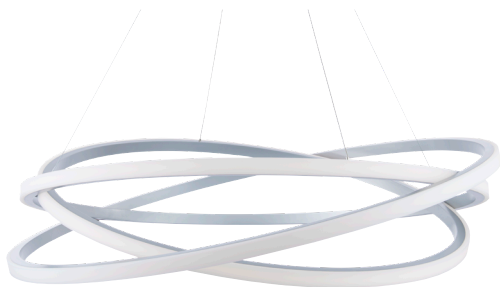

## PRODUCT DESCRIPTION

Interlocked bands of metal loop around and around on this simple yet oblique design. Veloce's rings can be adjusted for a more personalized shape. Thin, coated cables maintain a clean, refined look.

## FEATURES

- Rotatable edge-lit metal bands, silica gel diffusers
- Thin power aircraft cables provide an ultra clean look for adjustable suspension height
- Universal Driver (120V-277V) concealed within the canopy
- Dimming: ELV, 0-10V
- Rated Life: 50,000 hours
- Color Temp: 3000K
- CRI: 90