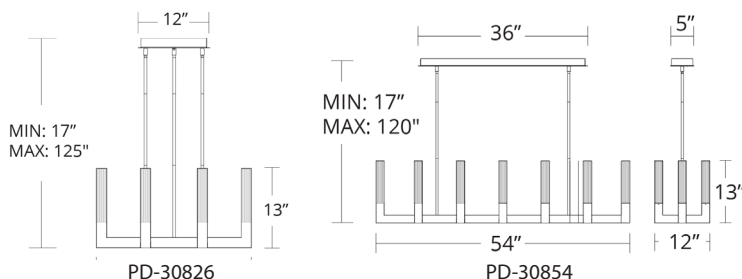

Fixture Type: _____

Catalog Number: _____

Project: _____

Location: _____