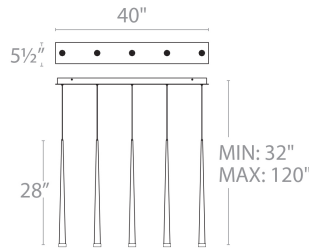

Fixture Type:

Catalog Number:

Project:

Location:

PD-41805L

PRODUCT DESCRIPTION

Suspended alone, in pairs or multiples as a beautiful chandelier, Cascade captures the imagination and makes an alluring presentation in restaurants, hotel atriums and residences alike. The slim tapered form has a minimalist sensibility that we enhanced with a new flat cap design, crafted in precision-cut glass.

SPECIFICATIONS

Construction: Steel body with acrylic diffuser

Light Source: High output LED

Finish: Black, Polished Nickel, Aged Brass

Standards: ETL & cETL listed, Damp Location listed

FEATURES

- Aluminum hardware, precision-cut CNC acrylic
- Thin aircraft cables provide an ultra-clean look and are easy to adjust for customized suspension height
- Universal Driver (120V-277V) concealed within the canopy
- Dimmer: ELV
- CRI: 90
- Color Temp: 3500K
- Rated Life: 50,000 hours
- Minimum Suspension: 29, Maximum Suspension: 120

REPLACEMENT GLASS

Part#	Fixture
RPL-GLA-41819	PD-41803L
	PD-41805L
	PD-41823L

ORDER NUMBER

Model	# of lights	Wattage	Voltage	LED Lumens	Delivered Lumens	Finish
PD-41803L	3 Lights	21W	120V-	1311	1126	BK Black
PD-41805L	5 Lights	35W	277V	2185	1876	PN Polished Nickel
PD-41823L	23 Lights	161W		10051	8631	AB Aged Brass

Example: PD-41803L-PN

modernforms.com
Phone (800) 526.2588
Fax (800) 526.2585

Headquarters/Eastern Distribution Center
44 Harbor Park Drive
Port Washington, NY 11050

Central Distribution Center
1600 Distribution Ct
Lithia Springs, GA 30122

Western Distribution Center
1750 Archibald Avenue
Ontario, CA 91760