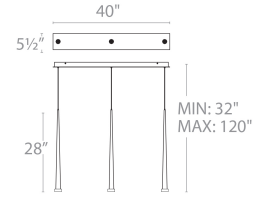

PD-41803L

PRODUCT DESCRIPTION

Suspended alone, in pairs or multiples as a beautiful chandelier, Cascade captures the imagination and makes an alluring presentation in restaurants, hotel atriums and residences alike. The slim tapered form has a minimalist sensibility that we enhanced with a new flat cap design, crafted in precision-cut glass.

SPECIFICATIONS

Construction: Steel body with acrylic diffuser

Light Source: High output LED

Finish: Black, Polished Nickel, Aged Brass

Standards: ETL & cETL listed, Damp Location listed

FEATURES

- Aluminum hardware, precision-cut CNC acrylic
- Thin aircraft cables provide an ultra-clean look and are easy to adjust for customized suspension height
- Universal Driver (120V-277V) concealed within the canopy
- Dimmer: ELV
- CRI: 90
- Color Temp: 3500K
- Rated Life: 50,000 hours
- Minimum Suspension: 29, Maximum Suspension: 120

REPLACEMENT GLASS

Part#	Fixture
RPL-GLA-41819	PD-41803L
	PD-41805L
	PD-41823L

ORDER NUMBER

Model	# of lights	Wattage	Voltage	LED Lumens	Delivered Lumens	Finish
PD-41803L	3 Lights	21W	120V-	1311	1126	BK Black
PD-41805L	5 Lights	35W	277V	2185	1876	PN Polished Nickel
PD-41823L	23 Lights	161W		10051	8631	AB Aged Brass

Example: PD-41803L-PN

modernforms.com
Phone (800) 526.2588
Fax (800) 526.2585

Headquarters/Eastern Distribution Center
44 Harbor Park Drive
Port Washington, NY 11050

Central Distribution Center
1600 Distribution Ct
Lithia Springs, GA 30122

Western Distribution Center
1750 Archibald Avenue
Ontario, CA 91760