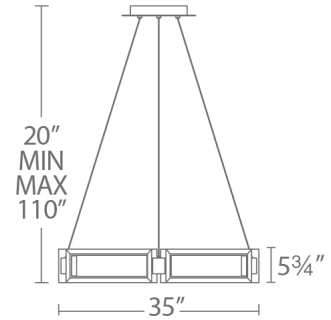

**Fixture Type:**

**Catalog Number:**

**Project:**

**Location:**

PD-50829

PD-50835

**PRODUCT DESCRIPTION**

Inspired by Mies van der Rohe, one of the pioneers of modern architecture, this hexagonal chandelier nails the minimalist aesthetic while observing modern décor trends with its aged brass finish. Cutting-edge LED modules bring beautiful light into every setting, while ultra-thin aircraft cables connect the hexagon to a circular canopy for a subtle geometric contrast.

**FEATURES**

- Silica gel diffusers
- Thin, powered aircraft cables provide an ultra-clean look and are easy to adjust for customized suspension height
- **Universal driver** (120V-220V-277V) within canopy
- **Title 24 Compliant**
- Dimmer: ELV, 0-10V
- CRI: 90
- Rated life: 36000 hours
- Minimum suspension: 20", maximum suspension: 110"

**SPECIFICATIONS**

**Construction:** Aluminum

**Light Source:** High output LED

**Finish:** Aged Brass

**Standards:** ETL & cETL listed

**ORDER NUMBER**

Model	Wattage	Voltage	LED Lumens	Delivered Lumens	Finish
PD-50829	26"	52W	120V-277V	4402	<b>AB</b> Aged Brass 
PD-50835	35"	78W	6753	4437	