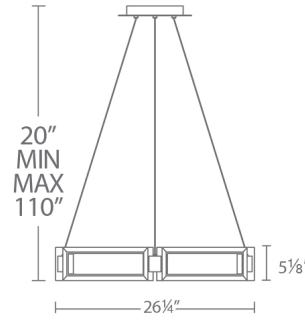

**Fixture Type:**

**Catalog Number:**

**Project:**

**Location:**

PD-50829

PD-50835

**PRODUCT DESCRIPTION**

Inspired by Mies van der Rohe, one of the pioneers of modern architecture, this hexagonal chandelier nails the minimalist aesthetic while observing modern décor trends with its aged brass finish. Cutting-edge LED modules bring beautiful light into every setting, while ultra-thin aircraft cables connect the hexagon to a circular canopy for a subtle geometric contrast.

**FEATURES**

- Silica gel diffusers
- Thin, powered aircraft cables provide an ultra-clean look and are easy to adjust for customized suspension height
- **Universal driver** (120V-220V-277V) within canopy
- **Title 24 Compliant**
- Dimmer: ELV, 0-10V
- CRI: 90
- Rated life: 36000 hours
- Minimum suspension: 20", maximum suspension: 110"

**SPECIFICATIONS**

**Construction:** Aluminum

**Light Source:** High output LED

**Finish:** Aged Brass

**Standards:** ETL & cETL listed

**ORDER NUMBER**

Model	Wattage	Voltage	LED Lumens	Delivered Lumens	Finish
PD-50829	26"	52W	120V-277V	4402	<b>AB</b> Aged Brass 
PD-50835	35"	78W	6753	4437	