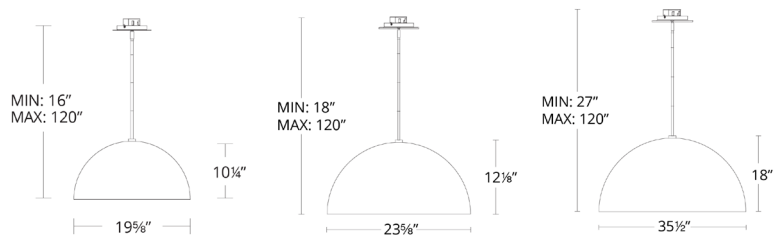

YOLO – model: PD-557
LED Interior Pendants

MODERN FORMS

Fixture Type:

Catalog Number:

Project: _____

Location: _____

PRODUCT DESCRIPTION

Clean, contemporary, the YOLO pendant is imbued luster within a large spun-metal dome. Luxuriously hand applied finishes in dark bronze and gold leaf or white and silver leaf. Full range dimming. Beautiful warm ambient lighting. Now available in a larger than-life 35 inch pendant.

FEATURES

- 14K gold leaf or silver leaf interior
- Universal Driver (120-277V) within 4" junction box for 20" and 26" ONLY
- No transformer or driver needed (35" only)
- Three 12" and one 6" down rods included
- Additional down rods available for purchase
- Hang straight swivel
- Rated Life: 50,000 hours
- Color temp: 3000K
- 277V option available (35" only)
- CRI: 90

SPECIFICATIONS

Construction: Aluminum

Light Source: High output LED

Dimming: ELV

Finish: Gold Leaf (GL), Silver Leaf (SL)

Standards: ETL & cETL damp location listed, CEC Title 24 compliant (35" ONLY)

Part #	Description	Fixture	Part #	Description	Fixture
RPL-GLA-55718-GL		PD-55718-GL	RPL-ROD-IN06-BZ		PD-55718-GL
RPL-GLA-55718-SL		PD-55718-SL			PD-55724-GL
RPL-GLA-55726-GL	Glass	PD-55726-GL	RPL-ROD-IN06-WTA	6" Rod	PD-55718-SL
RPL-GLA-55726-SL		PD-55726-SL			PD-55724-SL
RPL-GLA-55735-GL		PD-55735-GL	RPL-ROD-IN06-1-BZ		PD-55735-GL
RPL-GLA-55735-SL		PD-55735-SL	RPL-ROD-IN06-1-W10		PD-55735-SL

ORDER NUMBER

	Dia.	Wattage	Voltage	LED Lumens	Delivered Lumens	Finish	
PD-55718	20"	21W	120V-277V	2000	660	GL Gold Leaf/Dark Bronze SL Silver Leaf/White	
PD-55726	26"	25W	120V-277V	2400	980		
PD-55735	35"	41W	120V	3600	1192		