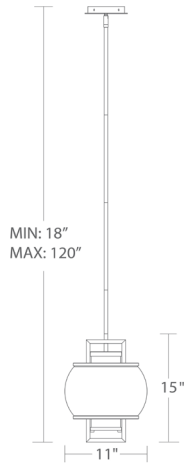

LUCID LED Interior & Exterior Pendants

MODERN FORMS

PD-W746

Fixture Type:

Catalog Number:

Project: _____

Location: _____

PRODUCT DESCRIPTION

A clearly defined orb gently encircles a cylinder of opal glass. Lucid is a clean and updated version of the traditional lantern that may be hung in multiples in an outdoor entertainment area or over an entryway.

FEATURES

- Three 12" and one 6" downrods included (additional downrods available)
- No transformer or driver required
- Rated Life: 80,000 hours
- Color Temp: 3000K
- CRI: 90

SPECIFICATIONS

Construction: Clear and etched opal glass

Light Source: High output LED.

Finish: Black (BK)

Dimming: ELV 100%-10%

Standards: ETL & cETL Wet Location listed, IP 65 Rated

REPLACEMENT GLASS

Part#	Description
RPL-GLA-74615-01	Outer Glass
RPL-GLA-74615-02	Inner Glass

Replacement Rod	Finish
RPL-ROD-IN06-G 6 inch	BK Black
RPL-ROD-IN12-G 12 inch	

ORDER NUMBER

Model	Height	Wattage	Voltage	LED Lumens	Delivered Lumens	Finish
PD-W74615	15"	12W	120V	960	660	BK Black

Example: **PD-W74615-BK**

modernforms.com
Phone (800) 526.2588
Fax (800) 526.2585

Headquarters/Eastern Distribution Center
44 Harbor Park Drive
Port Washington, NY 11050

Central Distribution Center
1600 Distribution Ct
Lithia Springs, GA 30122

Western Distribution Center
1750 Archibald Avenue
Ontario, CA 91760