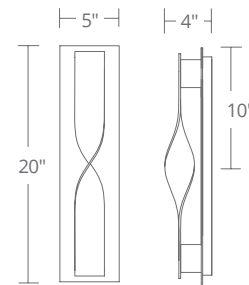

Fixture Type: _____

Catalog Number: _____

Project: _____

Location: _____

PRODUCT DESCRIPTION

Dramatically illuminated curvature. A multi-dimensional metal wall sculpture captivates from various directions in luxurious exterior and interior environments. The fluid hardware reveals a beautiful play of light and shadow within.

SPECIFICATIONS

Construction: Aluminum

Light Source: High output LED

Finish: Black (BK), Bronze (BZ), Graphite (GH)

Standards: ETL & cETL Wet Location listed, IP65, ADA Compliant

FEATURES

- Weather-resistant powder coat
- Up and down illumination for wall grazing
- No transformer or driver needed
- Dimmer: ELV
- Rated Life: 50,000 hours
- Color temp: 3000K
- CRI: 90

ORDER NUMBER

Model	Height	Wattage	Voltage	LED Lumens	Delivered Lumens	Finish									
WS-W5620	20"	17W	120V	550	401	<table border="0"> <tr> <td>BK</td> <td><i>Black</i></td> <td></td> </tr> <tr> <td>BZ</td> <td><i>Bronze</i></td> <td></td> </tr> <tr> <td>GH</td> <td><i>Graphite</i></td> <td></td> </tr> </table>	BK	<i>Black</i>		BZ	<i>Bronze</i>		GH	<i>Graphite</i>	
BK	<i>Black</i>														
BZ	<i>Bronze</i>														
GH	<i>Graphite</i>														