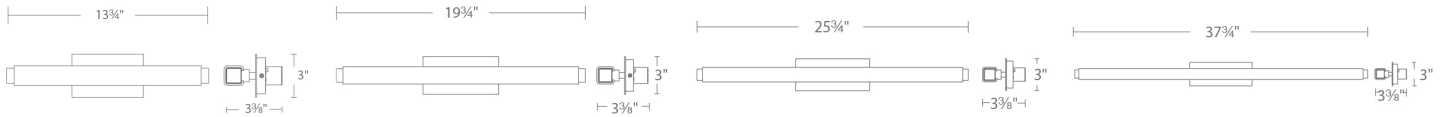

MINI VOGUE

WS-21712 / WS-21718 / WS-21724 / WS-21736

LED Bath & Interior Sconce

MODERN FORMS

Fixture Type:

Catalog Number:

Project: _____

Location: _____

WS-21712

WS-21718

WS-21724

WS-21736

PRODUCT DESCRIPTION

This minimalist design adapts to almost any décor scheme, from urban industrial to everyday transitional, with its slim, linear form and versatile finishes—now including black. Available in brushed nickel and chrome as well.

SPECIFICATIONS

Construction: Die-cast aluminum end caps, aluminum back plate, extruded acrylic diffuser

Light Source: High Output LED

Finish: Black (BK), Brushed Nickel (BN), Chrome (CH)

Standards: ETL & cETL Damp Location listed