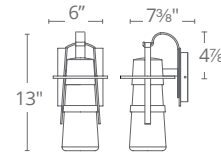

BALTHUS Exterior Sconces

WS-W28514 / WS-W28516 / WS-W28521

MODERN FORMS

Fixture Type:

Catalog Number:

Project:

Location:

WS-W28514

PRODUCT DESCRIPTION

Heavy hardware exhibits craftsman details. Clear hammered mouth-blown glass creates resplendent splashes of light.

SPECIFICATIONS

Construction: Aluminum

Light Source: High output LED

Finish: Black (BK), Graphite (GH), Oil Rubbed Bronze (ORB)

Standards: ETL & cETL Wet Location listed, CEC Title 24 Compliant, IP65

FEATURES

- Mouth blown hammered clear glass
- Weather-resistant powder coat
- No transformer or driver needed
- Dimmer: ELV
- Rated Life: 54,000 hours
- Color temp: 3000K
- 277V option available
- CRI: 90

ORDER NUMBER

Model	Height	Wattage	Voltage	LED Lumens	Delivered Lumens	Finish
WS-W28514	13"	11W		440	431	BK <i>Black</i>
WS-W28516	16"	13W	120V	495	431	GH <i>Graphite</i>
WS-W28521	21"	15W		614	558	ORB <i>Oil Rubbed Bronze</i>

Example: WS-W28514-ORB

For 277V special order, add an "F" before the finish: WS-W28521F-ORB

modernforms.com
Phone (866) 810.6615
Fax (800) 526.2585

Headquarters/Eastern Distribution Center
44 Harbor Park Drive
Port Washington, NY 11050

Central Distribution Center
1600 Distribution Ct
Lithia Springs, GA 30122

Western Distribution Center
1750 Archibald Avenue
Ontario, CA 91760