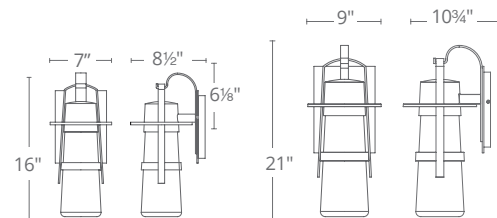

BALTHUS Exterior Sconces

WS-W28514 / WS-W28516 / WS-W28521

MODERN FORMS

Fixture Type:

Catalog Number:

Project:

Location:

WS-W28514

WS-W28516

WS-W28521

PRODUCT DESCRIPTION

Heavy hardware exhibits craftsman details. Clear hammered mouth-blown glass creates resplendent splashes of light.

SPECIFICATIONS

Construction: Aluminum

Light Source: High output LED

ORDER NUMBER

Model	Height	Wattage	Voltage	LED Lumens	Delivered Lumens	Finish
WS-W28514	13"	11W		440	431	BK <i>Black</i>
WS-W28516	16"	13W	120V	495	431	GH <i>Graphite</i>
WS-W28521	21"	15W		614	558	ORB <i>Oil Rubbed Bronze</i>