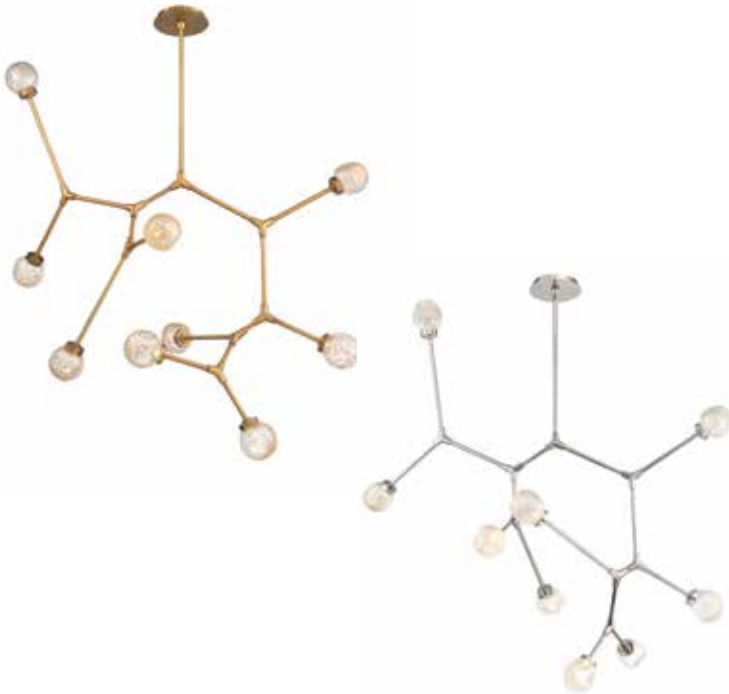

CATALYST Chandelier & Pendants

PD-53728 / PD-53740 / PD-53751

MODERN FORMS