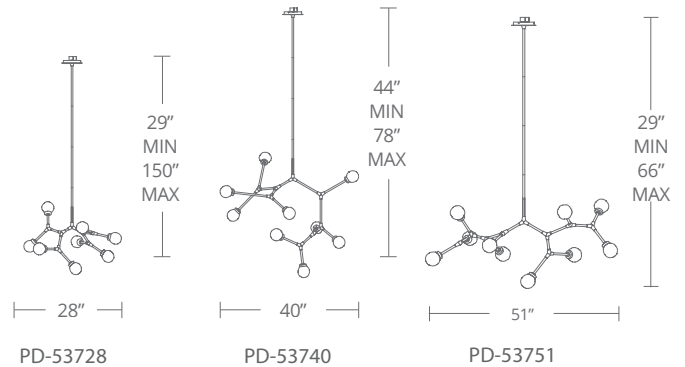

Fixture Type:

Catalog Number:

Project: _____

Location: _____