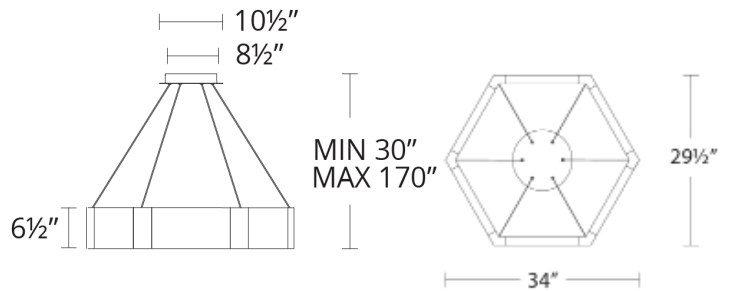

PD-76034

Fixture Type:

Catalog Number:

Project: _____

Location: _____

PRODUCT DESCRIPTION

Spectacularly luminous panels made with reclaimed K5 crystal are spellbouding in this exquisite chandelier. Clandestine LED light sources are powered by thin cables that suspend the frame to the canopy for a technologically advanced design with the utmost attention to detail.

FEATURES

- Quick spin-on canopy design with minimal hardware for easy installation
- K5 glass shards wrapped in acrylic
- Thin aircraft cables provide an ultra-clean look and are easy to adjust for customized suspension height
- Universal Driver (120V-277V) concealed within the canopy
- Dimming: ELV, 0-10V, TRIAC
- Rated Life: 54,000 hours
- Color Temp: 3000K
- CRI: 90

ORDER NUMBER

Model	Size	Wattage	Voltage	LED Lumens	Delivered Lumens	Finish
PD-76034	34"	32W	120V-277V	2,400	1745	AB Aged Brass AN Antique Nickel

Example: **PD-76034-AN**

SPECIFICATIONS

Construction: Aluminum body with K5 crystal insert acrylic