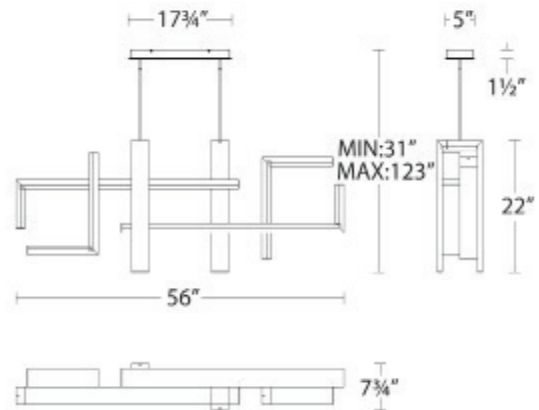

JACKAL model: PD--80056

LED Interior Chandeliers

MODERN FORMS

Fixture Type:

Catalog Number:

Project: _____

Location: _____

PRODUCT DESCRIPTION

ORDER NUMBER

	Size	Wattage	Voltage	LED Lumens	Delivered Lumens	Finish
PD-80056	56	40W	120V-277V	2794	1937	AB Aged Brass BK Black

Example: **PD-80056-BK**

SPECIFICATIONS

Construction: Aluminum body with silicone diffuser