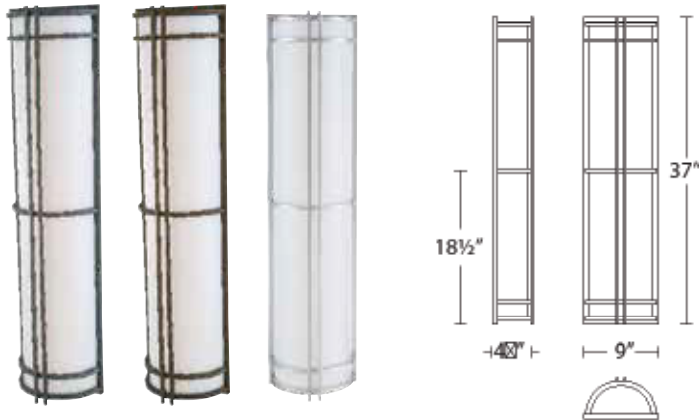

SKYSCRAPER Wall Sconces - Outdoor

MODERN FORMS

WS-W68637

Fixture Type:

Catalog Number:

Project: _____

Location: _____

PRODUCT DESCRIPTION