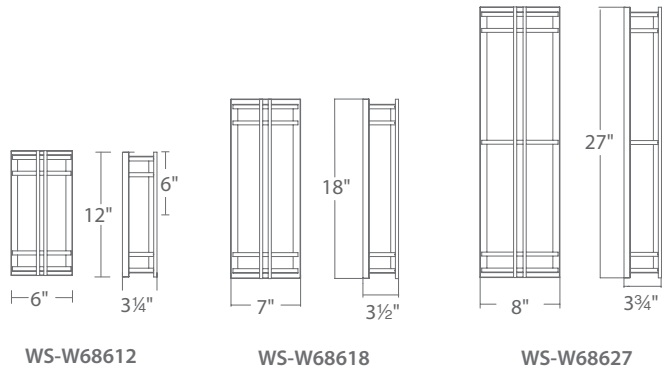

SKYSCRAPER Exterior Sconces

WS-W68612 / WS-W68618 / WS-W68627

MODERN FORMS

Fixture Type: _____

Catalog Number: _____

Project: _____

Location: _____

PRODUCT DESCRIPTION

ORDER NUMBER

Model	Height	Wattage	Voltage	LED Lumens	Delivered Lumens	Finish	
WS-W68612	12"	12W		872	485	BK	Black
WS-W68618	18"	19W	120V	1170	674	BZ	Bronze
WS-W68627	27"	24W		1645	923	SS	Stainless Steel