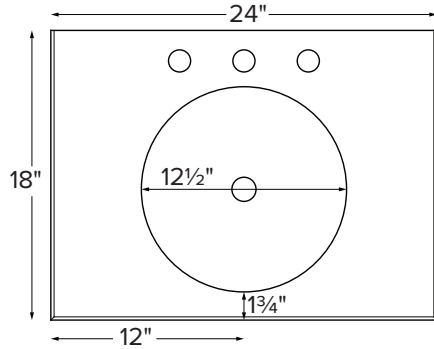

24" Traditional Vanity

Model # CP864-24

24" x 18" x 32.25"

Due to the nature of this product, it is not offered in custom sizes. Measurements are $\pm 1/2"$ and are subject to change without notice. Data herein supersedes all previous prior to publication date indicated below.

CONSTRUCTION AND STANDARD FEATURES

- 24" Traditional Top includes the Luna 1 bowl (12½" diameter, 4" depth).
- Single-bowl design; 1.5" drain opening.
- The top is one-piece construction using SculptureStone® material, which is solid through and through.
- This material is non-porous, stain, mold and mildew-resistant, making cleaning and maintenance easy.
- Same material and color all the way through, with minor variations due to use of natural minerals.
- Palmer legs systems are fabricated from solid brass tubing and components.
- All leg fittings are precision machined, not cast, from solid rod.
- Metal finishes are architectural grade, polished and plated to perfection.
- Five-Year Limited Residential Warranty for MTI tops and Palmer console leg system.

Size and Style	Details	Top Finish	Part #	List Price
24" Traditional without shelf	<u>Top:</u> Luna 1 bowl with Cove Edge Treatment <u>Legs:</u> Palmer Tapered Foot 1.0 Legs standard in chrome finish	Matte White	CP864-24MT	\$4,955
		Gloss White	CP864-24GL	\$5,380
24" Traditional with shelf	<u>Top:</u> Luna 1 bowl with Cove Edge Treatment <u>Legs:</u> Palmer Tapered Foot 1.0 Legs standard in chrome finish <u>Shelf:</u> Made of SculptureStone, measures 19½" x 13½"	Matte White	CPS864-24MT	\$5,920
		Gloss White	CPS864-24GL	\$6,510