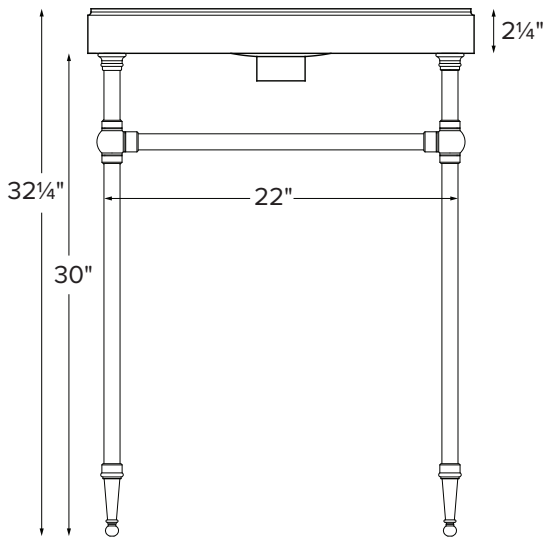

24" Traditional Vanity

Model # CP864-24

24" x 18" x 32.25"

Due to the nature of this product, it is not offered in custom sizes. Measurements are $\pm 1/2"$ and are subject to change without notice. Data herein supersedes all previous prior to publication date indicated below.

CONSTRUCTION AND STANDARD FEATURES

- 24" Traditional Top includes the Luna 1 bowl (12½" diameter, 4" depth).
- Single-bowl design; 1.5" drain opening.
- The top is one-piece construction using SculptureStone® material, which is solid through and through.
- This material is non-porous, stain, mold and mildew-resistant, making cleaning and maintenance easy.
- Same material and color all the way through, with minor variations due to use of natural minerals.
- Palmer legs systems are fabricated from solid brass tubing and components.
- All leg fittings are precision machined, not cast, from solid rod.
- Metal finishes are architectural grade, polished and plated to perfection.
- Five-Year Limited Residential Warranty for MTI tops and Palmer console leg system.

Size and Style	Details	Top Finish	Part #	List Price
24" Traditional without shelf	<u>Top:</u> Luna 1 bowl with Cove Edge Treatment <u>Legs:</u> Palmer Tapered Foot 1.0 Legs standard in chrome finish	Matte White	CP864-24MT	\$4,955
		Gloss White	CP864-24GL	\$5,380
24" Traditional with shelf	<u>Top:</u> Luna 1 bowl with Cove Edge Treatment <u>Legs:</u> Palmer Tapered Foot 1.0 Legs standard in chrome finish <u>Shelf:</u> Made of SculptureStone, measures 19½" x 13½"	Matte White	CPS864-24MT	\$5,920
		Gloss White	CPS864-24GL	\$6,510