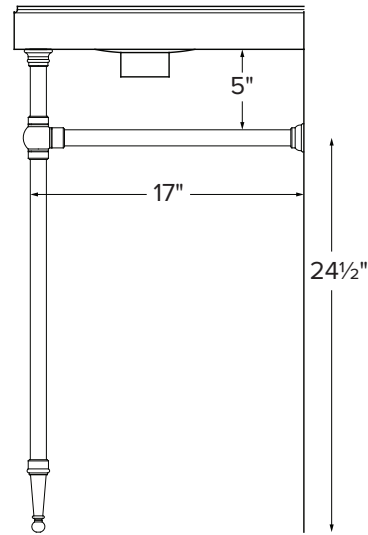

24" Traditional Vanity

Model # CP864-24

24" x 18" x 32.25"

Due to the nature of this product, it is not offered in custom sizes. Measurements are $\pm 1/2"$ and are subject to change without notice. Data herein supersedes all previous prior to publication date indicated below.

CONSTRUCTION AND STANDARD FEATURES

- 24" Traditional Top includes the Luna 1 bowl (12½" diameter, 4" depth).
- Single-bowl design; 1.5" drain opening.
- The top is one-piece construction using SculptureStone® material, which is solid through and through.
- This material is non-porous, stain, mold and mildew-resistant, making cleaning and maintenance easy.
- Same material and color all the way through, with minor variations due to use of natural minerals.
- Palmer legs systems are fabricated from solid brass tubing and components.
- All leg fittings are precision machined, not cast, from solid rod.
- Metal finishes are architectural grade, polished and plated to perfection.
- Five-Year Limited Residential Warranty for MTI tops and Palmer console leg system.

Size and Style	Details	Top Finish	Part #	List Price
24" Traditional without shelf	<u>Top:</u> Luna 1 bowl with Cove Edge Treatment <u>Legs:</u> Palmer Tapered Foot 1.0 Legs standard in chrome finish	Matte White	CP864-24MT	\$4,955
		Gloss White	CP864-24GL	\$5,380
24" Traditional with shelf	<u>Top:</u> Luna 1 bowl with Cove Edge Treatment <u>Legs:</u> Palmer Tapered Foot 1.0 Legs standard in chrome finish <u>Shelf:</u> Made of SculptureStone, measures 19½" x 13½"	Matte White	CPS864-24MT	\$5,920
		Gloss White	CPS864-24GL	\$6,510